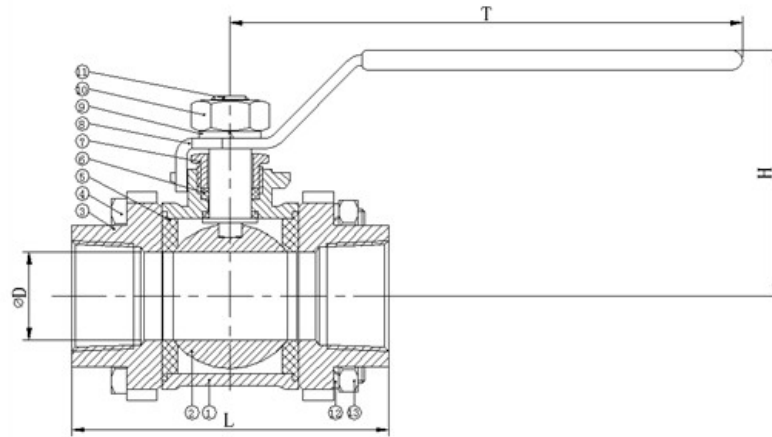

3pc 1000WOG ball valve with butt weld end www.sjfm.cn

3pc 1000WOG drawing (butt weld end)

Size	L	φD	H	T
1/4"	60	10.5	48	95
3/8"	60.2	10.5	48	95
1/2"	64.3	15	60	100
3/4"	74.6	20	63.5	110
1"	82.2	25	77	130
1-1/4"	98.6	32	78	114
1-1/2"	108.4	38	90	157
2"	133.3	50	102	165
2-1/2"	166	65	128	210
3"	198	78	135	212
4"	245	100	160	253

No	Name	Material	QTY
13	Nut	SS201/304/316	4
12	Washer	SS201/304/316	4
11	Stem	SS201/304/316	1
10	Nut	SS201/304/316	1
9	Washer	SS201/304/316	1
8	Hand	SS201/304	1
7	Gland	SS201/304/316	1
6	Sealing	PTFE/PPL	2
5	Sealing	PTFE/PPL	2
4	Solt	SS201/304/316	4
3	Bonnet	SS201/304/316	2
2	Ball	SS201/304/316	1
1	Body	SS201/304/316	1